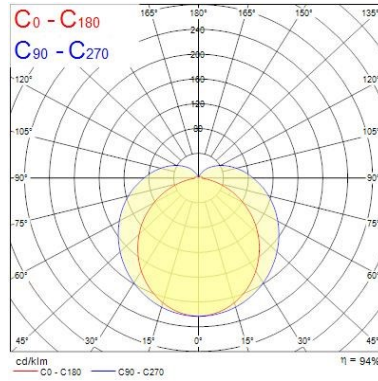

Electrical data

Total power consumption (W)	6
Mains voltage (V)	100-240V~
Electrical protection	Class II

Lifetime data

Average life (Nominal) (h)	30000
----------------------------	-------

Physical data

Housing colour	White
IP rating	IP20
Diffuser finish	Frosted
Nominal Product Length (mm)	282
Nominal Product Width (mm)	24
Nominal Product Height (mm)	36
Weight (kg)	0.118

PHOTOMETRY

LED PIPE 1500

LED PIPE 1500 520LM 6W L300 3000K

0051015

Distance [m]	Cone diameter [m]	E ₀ [lx]	E _{1(C90)} [lx]	E _{1(C0)} [lx]
0.5	4.75 1.31	462	78.1*	52.8*
1.0	9.49 2.62	116	78.1*	13
1.5	14.24 3.92	50	78.1*	6
2.0	18.98 5.23	29	78.1*	3
2.5	23.73 6.54	19	78.1*	2
3.0	28.47 7.85	13	78.1*	1

Distance [m] Cone diameter [m] Illuminance [lx]

— C0 - C180 (Half beam angle: 105.2°)
— C90 - C270 (Half beam angle: 156.2°)

TECHNICAL DRAWINGS

Type	L1	L2	W	H
4/6W	270mm	282mm	24mm	36mm
7/11W	570mm	582mm	24mm	36mm
10/17W	870mm	882mm	24mm	36mm
14/22W	1170mm	1182mm	24mm	36mm