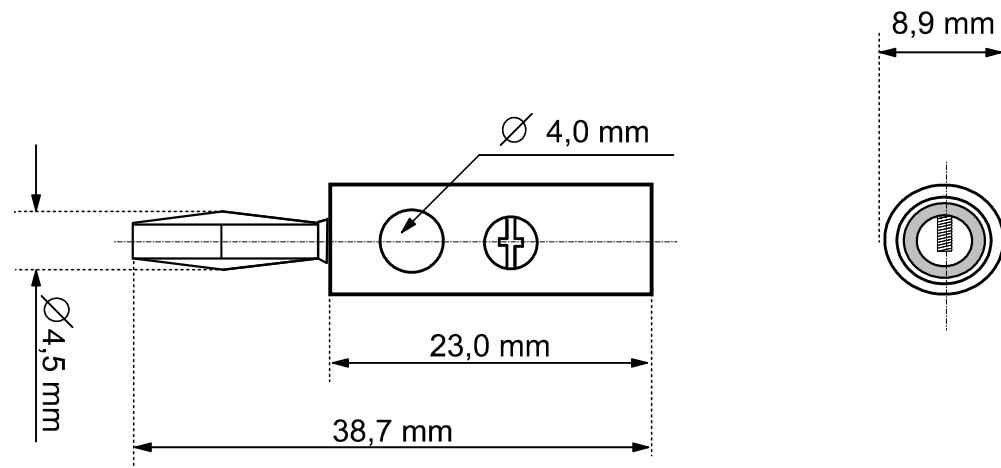

- Bananen-Stecker schwarz
- mit Schraubanschlüssen
- RoHS-konform

- banana plug black 4mm
- with screw connection
- RoHS-compliant

Änderungen

Datum	Name	gez.:	Datum	Name
23.04.2009	li	gepr.:	25.01.2007	li
		Norm:		

Bezeichnung		Blatt	
WE 1370 B	11373		
Zeichnungs-Nr.:			

von