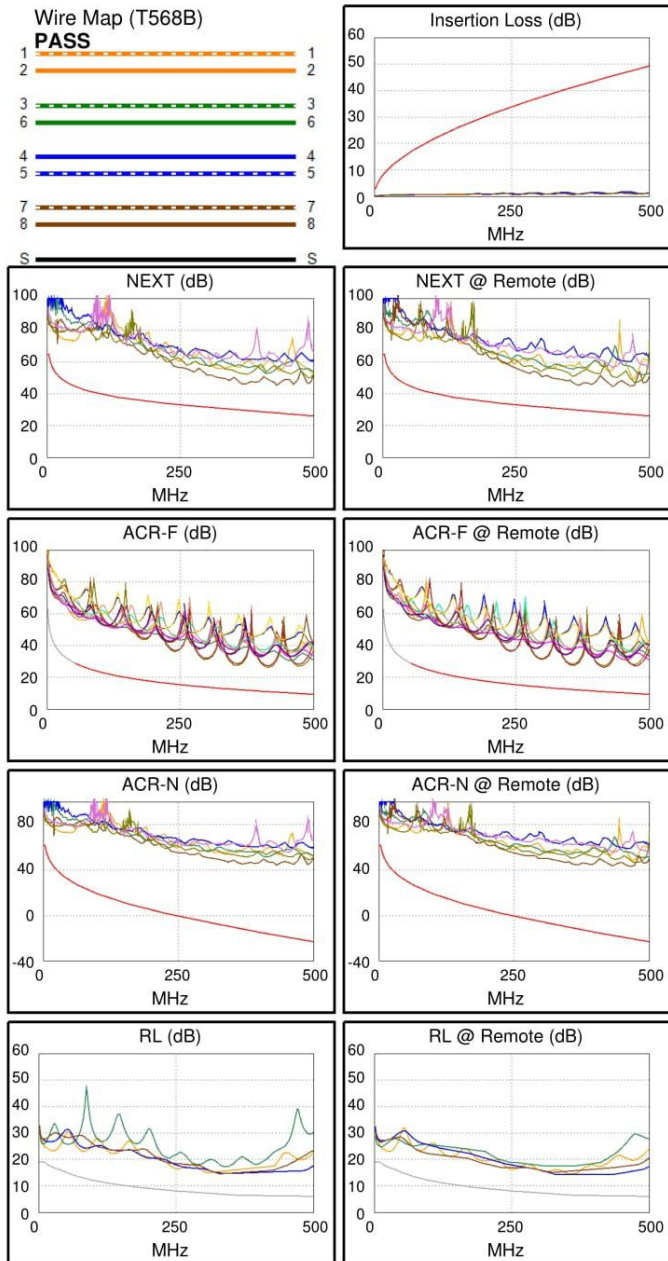

**Cable ID: NEKU SSTP kat.7**

Date / Time: 10/22/2019 09:42:46 AM

Headroom 15.6 dB (NEXT 36-45)

Test Limit: TIA Cat 6A Channel

Cable Type: Cat 6A U/FTP

NVP: 74.0%

Software Version: V6.2 Build 1

Limits Version: V7.2

Calibration Date:

Main (Module): 01/09/2019

Remote (Module): 01/09/2019

**Test Summary: PASS**

Model: DSX-5000

Main S/N: 2420639

Remote S/N: 2420432

Main Adapter: DSX-CHA004

Remote Adapter: DSX-CHA004

Length (ft), Limit 328	[Pair 36]	6
Prop. Delay (ns), Limit 555	[Pair 12]	9
Delay Skew (ns), Limit 50	[Pair 12]	1
Resistance (ohms)	[Pair 36]	1.45
Insertion Loss Margin (dB)	[Pair 45]	45.5
Frequency (MHz)	[Pair 45]	464.0
Limit (dB)	[Pair 45]	47.3

PASS	MAIN	SR	MAIN	SR
Worst Pair	36-45	45-36	36-45	45-36
<b>ACR-F (dB)</b>	15.0	15.2	15.3	15.3
Freq. (MHz)	354.0	355.0	414.0	416.0
Limit (dB)	12.3	12.3	10.9	10.9
Worst Pair	45	36	45	36
<b>PS ACR-F (dB)</b>	17.2	17.0	17.4	17.0
Freq. (MHz)	354.0	412.0	414.0	412.0
Limit (dB)	9.3	8.0	7.9	8.0